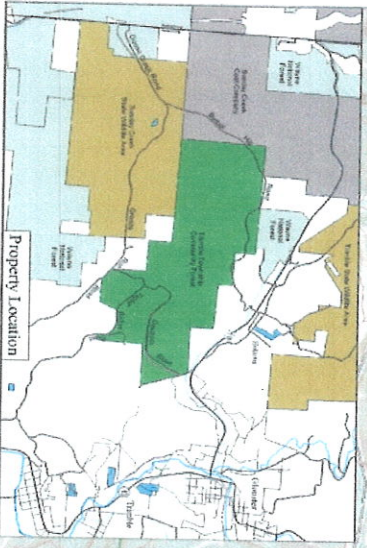

Sunday Creek
Coal Company

Wayne
National
Forest

Hollister

Trimble
Township

Community
Forest

Sunday Creek
Wildlife Area

**Trimble Township
Community Forest**
Owner: Appalachia Ohio Alliance
Map provided by the
 Allens
Conservancy
www.allensconservancy.org
Version of April 20, 2009

78

Bethel Hill Rd

0.2 mi

Taylor Ridge Rd

Taylor Ridge Rd

Taylor Ridge Rd

Township Hwy 474

Taylor Ridge Rd